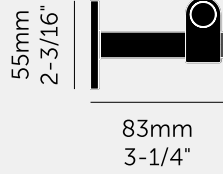

SPECIFICATIONS

A towel rail made from solid stainless steel, featuring our signature rough-cast knuckle and hand polished solid metal bar.

INCLUDED

1 x towel rail
2 x 53mm inner rose cover and washers
8 x M4x20mm countersunk woodscrews
8 x 30mmx4mm wall plugs

FINISH & SKU NUMBERS

sku:	finish:	size:
UTR-074269	● steel	SMALL
UTR-484270	● welders black	SMALL
UTR-074272	● steel	MEDIUM
UTR-484273	● welders black	MEDIUM

PLEASE NOTE

DISCLAIMER: Always consult a trade professional when installing this product. Buster + Punch is not responsible for the usage or feasibility of installation requirements.

CARE INSTRUCTIONS

Clean regularly with a soft, dry cloth or duster. Wash periodically using a soft cloth and mild soapy water then dry immediately with a clean, soft cloth. Rubbing or wiping should be carried out in the direction of the polish lines, not across them. DO NOT use oily rags or greasy cloths when wiping the product surface. All finishes prone to ageing.