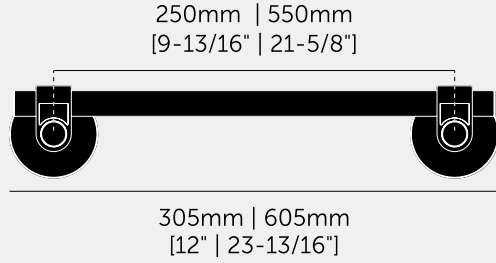

A towel rail made from solid stainless steel, featuring our signature rough-cast knuckle and hand polished solid metal bar. Thanks to the casting process, no two knuckles are the same. Suitable for all interior spaces, including bathrooms.

#### SPECIFICATIONS

A towel rail made from solid stainless steel, featuring our signature rough-cast knuckle and hand polished solid metal bar.

#### INCLUDED

1 x towel rail  
 2 x 53mm inner rose cover and washers  
 8 x M4x20mm countersunk woodscrews  
 8 x 30mmx4mm wall plugs

#### FINISH & SKU NUMBERS

sku:	finish:	size:
UTR-074269	● steel	SMALL
UTR-484270	● welders black	SMALL
UTR-074272	● steel	MEDIUM
UTR-484273	● welders black	MEDIUM