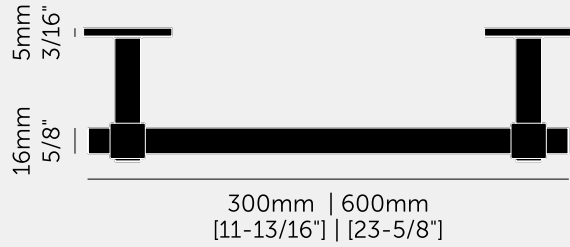

A towel rail made from solid stainless steel, featuring our signature rough-cast knuckle and hand polished solid metal bar. Thanks to the casting process, no two knuckles are the same. Suitable for all interior spaces, including bathrooms.

#### SPECIFICATIONS

A towel rail made from solid stainless steel, featuring our signature rough-cast knuckle and hand polished solid metal bar.

#### INCLUDED

1 x towel rail  
 2 x 53mm inner rose cover and washers  
 8 x M4x20mm countersunk woodscrews  
 8 x 30mmx4mm wall plugs

#### FINISH & SKU NUMBERS

sku:	finish:	size:
UTR-074269	● steel	SMALL
UTR-484270	● welders black	SMALL
UTR-074272	● steel	MEDIUM
UTR-484273	● welders black	MEDIUM