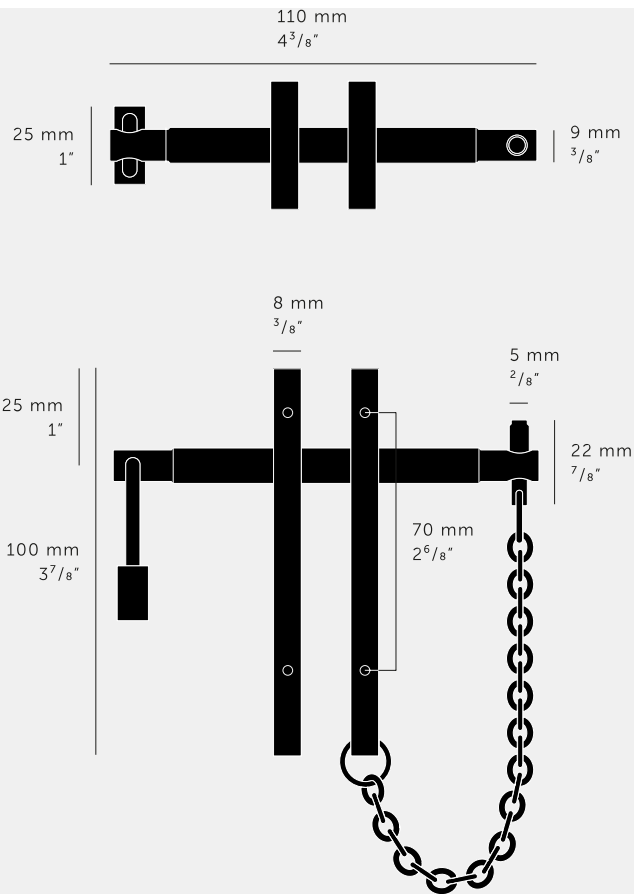

PRECIOUS BAR / LINEAR

ACTION: PRECIOUS BARS

KNURL: LINEAR

RANGE: PRECIOUS BAR

A precious bar, consisting of two vertical solid metal pulls and a horizontal fixing bar, featuring our signature linear knurl pattern. The fixing bar comes complete with steel chain and a 'B+P' branded steel padlock, should you want to secure your precious belongings.

SPECIFICATIONS

Rear Fixing* Fits doors & draws of: Max 20mm. or 25/32***For thicker doors you will need to source longer M4 screws

INCLUDED

- 2x Vertical plates
- 1x Horizontal fixing bar
- 1x Padlock
- 2x Padlock keys
- 4x M4 x 25mm woodscrews

FINISH & SKU NUMBERS

sku:	finish:	size:
UCC-054559	● brass	
RCC-36441	● burnt steel	

PLEASE NOTE

DISCLAIMER: Always consult a trade professional when installing these precious bars. Buster + Punch is not responsible for the usage or feasibility of installation requirements. This product is not suitable for damp or wet environments.