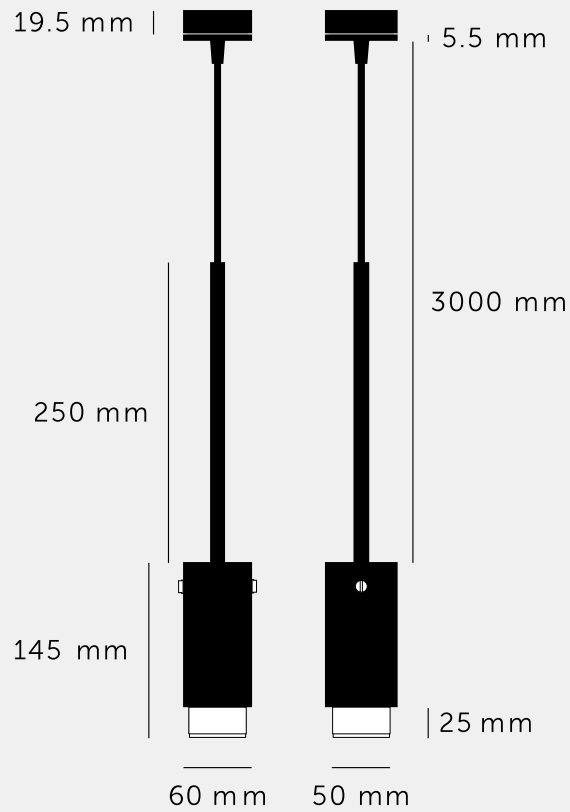

A pendant spotlight with a powder coated metal body and solid metal detailing. The pendant features our signature solid metal cross-knurl baffle and machined screws. The baffle captures light and creates a delicate metallic glow, whilst a honeycomb filter delivers a precise, low-glare, directional spotlight. This spotlight fits a GU10 bulb, sold separately.

#### SPECIFICATIONS

---

Pendant spotlight  
 GU10 / 220-240VAC / IP20  
 Max 1 x 9W LED GU10 bulb  
 \*Bulb sold separately  
 CB certified / Class 1

---