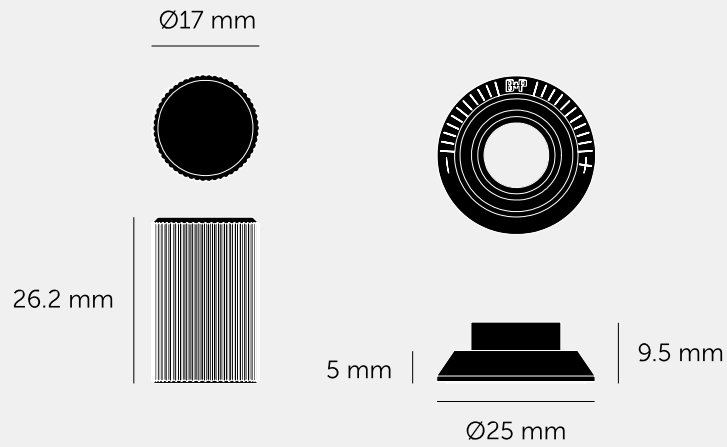

SPECIFICATIONS

Our NEW Linear knurl dimmer switch detail kit made from solid metal, complete with dimmer nut. To be teamed up with our dimmer modules and wall plates to complete your custom electricity product.
Combine with Torx screw plate details to finish your switch.

INCLUDED

---

1 x Linear Dimmer Knob
1 x Linear Dimmer Cosmetic Nut
1 x Linear Dimmer Lock Nut

FINISH & SKU NUMBERS

---

sku:	finish:	size:
RDK-024522	● black	1G
RDK-054522	● brass	1G
RDK-454522	● smoked bronze	1G
RDK-074522	● steel	1G
RDK-144522	● white	1G

PLEASE NOTE

DISCLAIMER: Always consult a trade professional when installing this product. Buster + Punch is not responsible for the usage or feasibility of installation requirements. This product is not suitable for damp or wet environments.

CARE INSTRUCTIONS

Wipe with a dry lint free cloth with no loose hairs, avoid using any chemicals. Please note that finishes may age naturally with time and regular use.