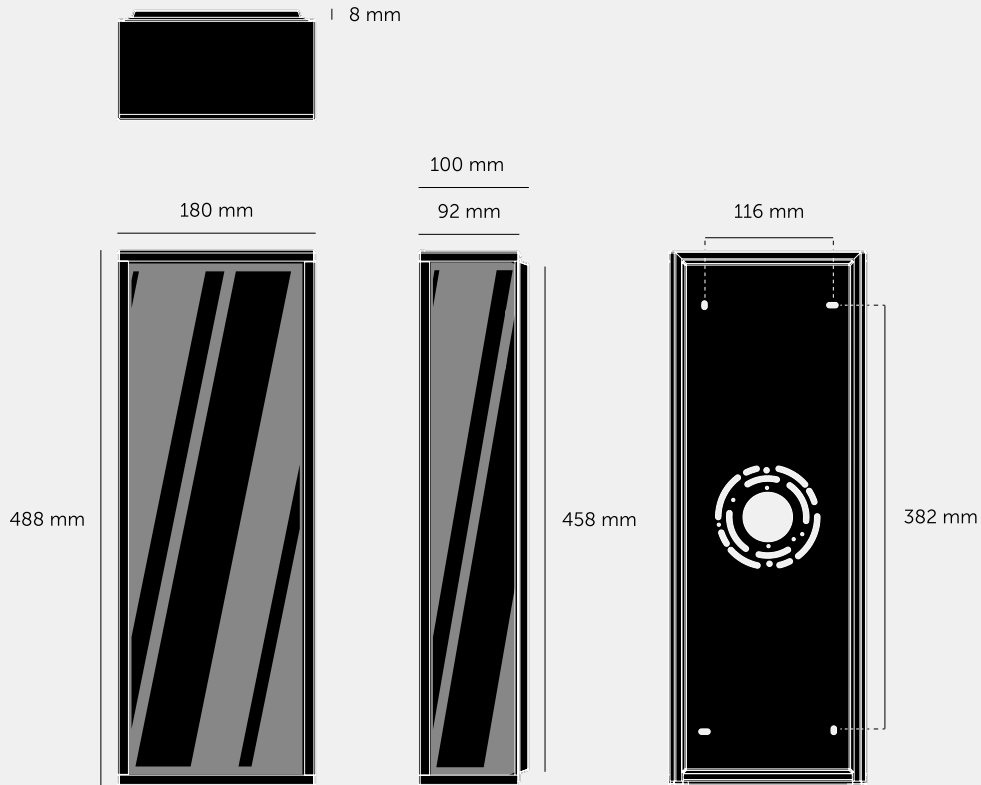

**CAGED WET / WALL /
CROSS / LARGE**

ACTION: WALL LIGHT

KNURL: CROSS

RANGE: WALL LIGHTS

A luminaire made from a matte black metal and glass cage, complete with a cast metal back panel. It features a solid metal, cross knurled, lamp holder with our signature coin screws. IP44 rated and suitable for interior, exterior and bathroom use. Available in steel, brass and gun metal finishes. Bulbs sold separately.

SPECIFICATIONS

Wall light
 Matt black metal and glass cage with cast metal back panel
 E27 / 200-240V / IP44*
 *Protected against water splashed from all directions, with limited ingress. In some cases, moisture may get into the cage but will evaporate after a short time through drainage holes.

INCLUDED

1 x Caged Wet Large

FINISH & SKU NUMBERS

sku:	finish:	size:
RCA-052523	● brass	LARGE
RCA-352522	● gun metal	LARGE
RCA-552521	● steel	LARGE

PLEASE NOTE

Clean regularly with a soft, dry cloth or duster. DO NOT use damp or wet cloth when wiping cast back plate. Use gloves while mounting the cast back plate. Use a damp cloth when cleaning glass. DO NOT use oily rags or greasy cloths when wiping the product surface.