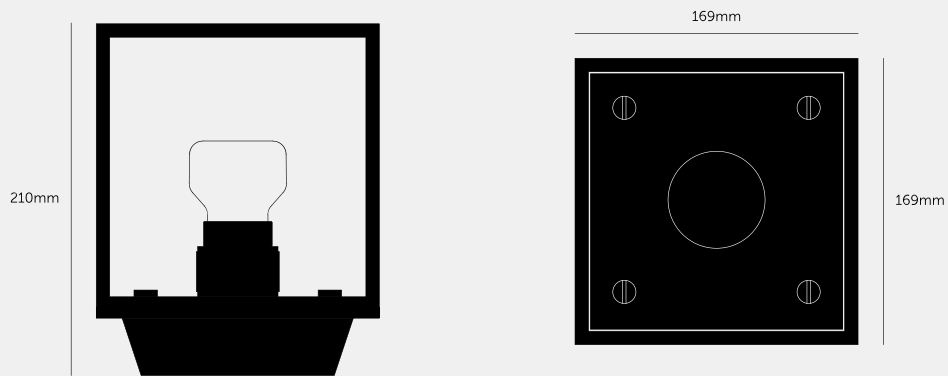

Caged wall / Small shows off the LED PUNCH BULB. Its compact size makes the light easy to fit in rooms of all sizes. The light is made from a matte black metal cage comes with a changeable back panel. Caged Wall / Small can be combined with other CAGED lights to create large-scale arrangements. Bulbs sold separately.