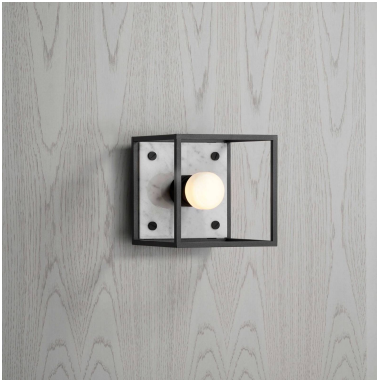

**CAGED / SMALL /  
CROSS**

---

**ACTION: CEILING LIGHT**

---

**KNURL: CROSS**

---

**RANGE: CEILING LIGHTS**

---

Caged wall / Small shows off the LED PUNCH BULB. Its compact size makes the light easy to fit in rooms of all sizes. The light is made from a matte black metal cage comes with a changeable back panel. Caged Wall / Small can be combined with other CAGED lights to create large-scale arrangements. Bulbs sold separately.

#### SPECIFICATIONS

---

Wall light Matt black metal cage Matt black knurled details E27 / 200-240V / IP20 Punch bulb / Puck (sold separately)

---

#### INCLUDED

---

1 x CAGED CEILING / SMALL [ info. LIGHT SOURCE (OPTIONAL): ] 1 x PUNCH BULB 5W dimmable warm white LED or 2W non-dimmable LED E26 screw [ info. MOUNTING OPTIONS: ] Ceiling surface mounted Wall surface mounted