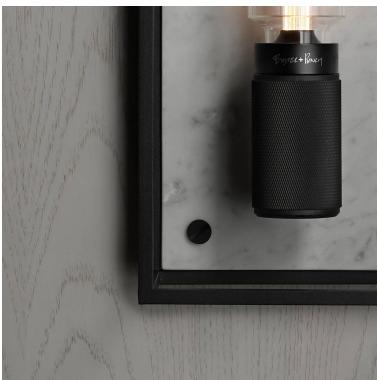

**CAGED WALL / X-
LARGE / CROSS**

ACTION: WALL LIGHT

KNURL: CROSS

RANGE: WALL LIGHTS

CAGED Wall / Extra Large is the ultimate statement piece for your wall or ceiling and uses two of our LED BUSTER BULB / TUBES. The light is made from a metal cage and comes with a changeable back panel. Caged Wall / Extra Large can be displayed on its own, in linear procession or combined with other CAGED lights for large-scale arrangements and stunning chandeliers. Bulbs sold separately.

178mm

170mm

920mm

SPECIFICATIONS

Wall Light Matt black metal cage Matt black knurled details E27 / 200-240V / IP20

INCLUDED

1 x CAGED WALL / EXTRA LARGE [info. LIGHT SOURCE (OPTIONAL):.] 2 x BUSTER BULB / TUBE INCLUDED 2 x 5W dimmable warm white LED 2 x E27 screw [info. MOUNTING OPTIONS:.] Wall surface mounted Ceiling surface mounted

FINISH & SKU NUMBERS

sku:	finish:	size:
RCA-023385	● black	X-LARGE
RCA-143386	● white	X-LARGE

PLEASE NOTE

DISCLAIMER: Always consult a trade professional when installing this product. Buster + Punch is not responsible for the usage or feasibility of installation requirements. This product is not suitable for damp or wet environments.