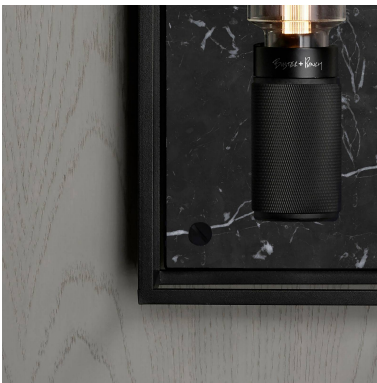

**CAGED WALL / X-
LARGE / CROSS**

ACTION: WALL LIGHT

KNURL: CROSS

RANGE: WALL LIGHTS

CAGED Wall / Extra Large is the ultimate statement piece for your wall or ceiling and uses two of our LED BUSTER BULB / TUBES. The light is made from a metal cage and comes with a changeable back panel. Caged Wall / Extra Large can be displayed on its own, in linear procession or combined with other CAGED lights for large-scale arrangements and stunning chandeliers. Bulbs sold separately.

178mm

170mm

920mm

SPECIFICATIONS

Wall Light Matt black metal cage Matt black knurled details E27 / 200-240V / IP20

INCLUDED

1 x CAGED WALL / EXTRA LARGE [info. LIGHT SOURCE (OPTIONAL):.] 2 x BUSTER BULB / TUBE INCLUDED 2 x 5W dimmable warm white LED 2 x E27 screw [info. MOUNTING OPTIONS:.] Wall surface mounted Ceiling surface mounted

FINISH & SKU NUMBERS

sku:	finish:	size:
RCA-023385	● black	X-LARGE
RCA-143386	● white	X-LARGE

PLEASE NOTE

DISCLAIMER: Always consult a trade professional when installing this product. Buster + Punch is not responsible for the usage or feasibility of installation requirements. This product is not suitable for damp or wet environments.