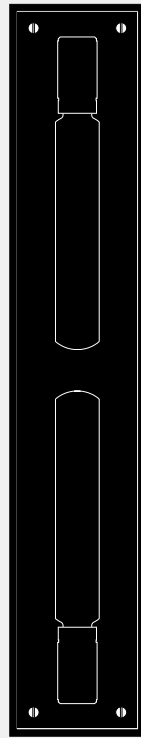

**CAGED WALL / X-
LARGE / CROSS**

ACTION: WALL LIGHT

KNURL: CROSS

RANGE: WALL LIGHTS

CAGED Wall / Extra Large is the ultimate statement piece for your wall or ceiling and uses two of our LED BUSTER BULB / TUBES. The light is made from a metal cage and comes with a changeable back panel. Caged Wall / Extra Large can be displayed on its own, in linear procession or combined with other CAGED lights for large-scale arrangements and stunning chandeliers. Bulbs sold separately.

178mm

170mm

920mm

SPECIFICATIONS

Wall Light Matt black metal cage Matt black knurled details E27 / 200-240V / IP20

INCLUDED

1 x CAGED WALL / EXTRA LARGE [info. LIGHT SOURCE (OPTIONAL):.] 2 x BUSTER BULB / TUBE INCLUDED 2 x 5W dimmable warm white LED 2 x E27 screw [info. MOUNTING OPTIONS:.] Wall surface mounted Ceiling surface mounted

FINISH & SKU NUMBERS

sku:	finish:	size:
RCA-023385	● black	X-LARGE
RCA-143386	● white	X-LARGE

PLEASE NOTE

DISCLAIMER: Always consult a trade professional when installing this product. Buster + Punch is not responsible for the usage or feasibility of installation requirements. This product is not suitable for damp or wet environments.