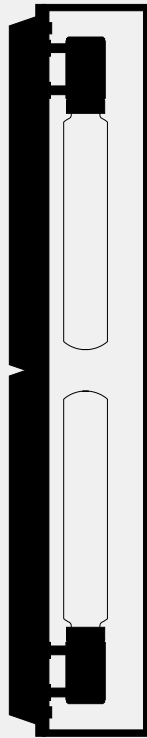

**CAGED WALL / X-
LARGE / CROSS**

ACTION: WALL LIGHT

KNURL: CROSS

RANGE: WALL LIGHTS

CAGED Wall / Extra Large is the ultimate statement piece for your wall or ceiling and uses two of our LED BUSTER BULB / TUBES. The light is made from a metal cage and comes with a changeable back panel. Caged Wall / Extra Large can be displayed on its own, in linear procession or combined with other CAGED lights for large-scale arrangements and stunning chandeliers. Bulbs sold separately.

178mm

170mm

920mm

SPECIFICATIONS

Wall Light Matt black metal cage Matt black knurled details E27 / 200-240V / IP20

INCLUDED

1 x CAGED WALL / EXTRA LARGE [info. LIGHT SOURCE (OPTIONAL):.] 2 x BUSTER BULB / TUBE INCLUDED 2 x 5W dimmable warm white LED 2 x E27 screw [info. MOUNTING OPTIONS:.] Wall surface mounted Ceiling surface mounted

FINISH & SKU NUMBERS

sku:	finish:	size:
RCA-023385	● black	X-LARGE
RCA-143386	● white	X-LARGE

PLEASE NOTE

DISCLAIMER: Always consult a trade professional when installing this product. Buster + Punch is not responsible for the usage or feasibility of installation requirements. This product is not suitable for damp or wet environments.