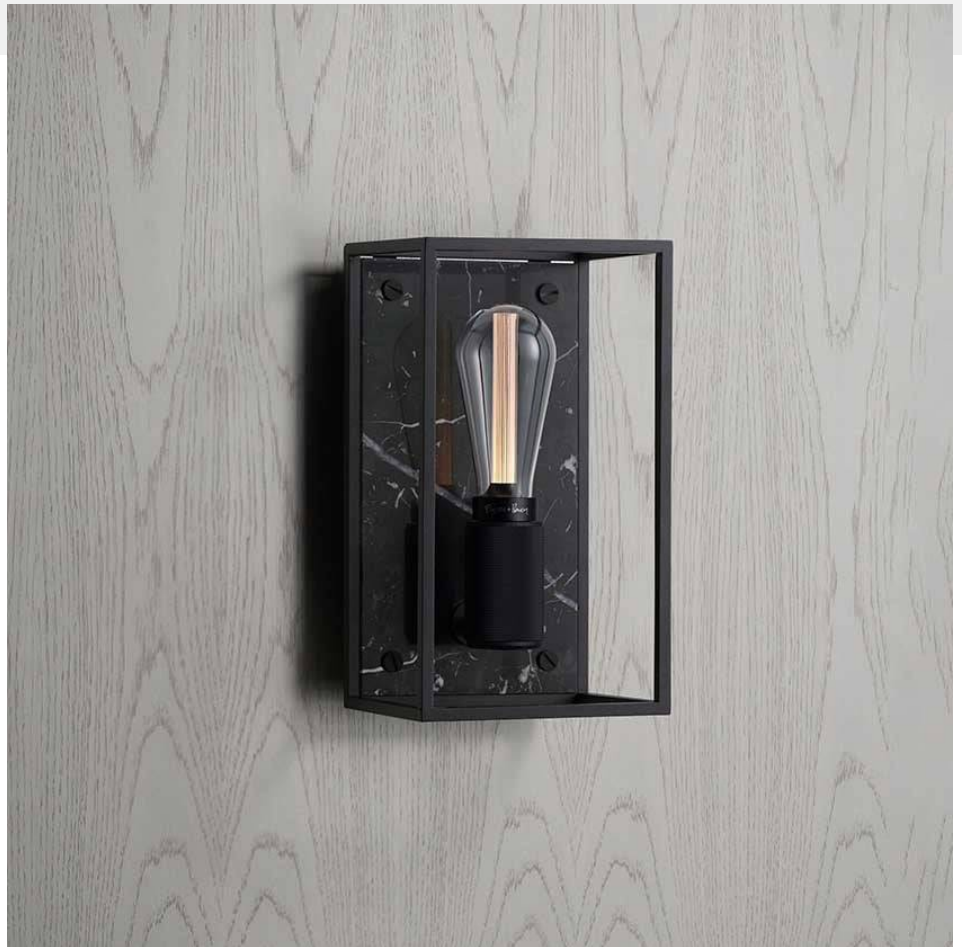

**CAGED WALL /
MEDIUM / CROSS**

ACTION: WALL LIGHT

KNURL: CROSS

RANGE: WALL LIGHTS

CAGED Wall / Medium is the perfect medium sized wall light which is versatile for many applications. The light is made from a matte black metal cage and comes with a changeable back panel. Caged Wall / Medium can work on its own or in linear procession for maximum impact. Bulbs sold separately.

SPECIFICATIONS

Wall light Matt black metal cage Matt black knurled details E27 / 200-240V / IP20 Buster Bulb / Crystal (sold separately)

INCLUDED

1 x CAGED WALL / MEDIUM [info. LIGHT SOURCE (OPTIONAL):.] 2 x BUSTER BULB / TUBE INCLUDED 2 x 5W dimmable warm white LED 2 x E27 screw [info. MOUNTING OPTIONS:.] Wall surface mounted

FINISH & SKU NUMBERS

sku:	finish:	size:
RCA-023383	● black	MEDIUM
RCA-143384	● white	MEDIUM

PLEASE NOTE

DISCLAIMER: Always consult a trade professional when installing this product. Buster + Punch is not responsible for the usage or feasibility of installation requirements. This product is not suitable for damp or wet environments.