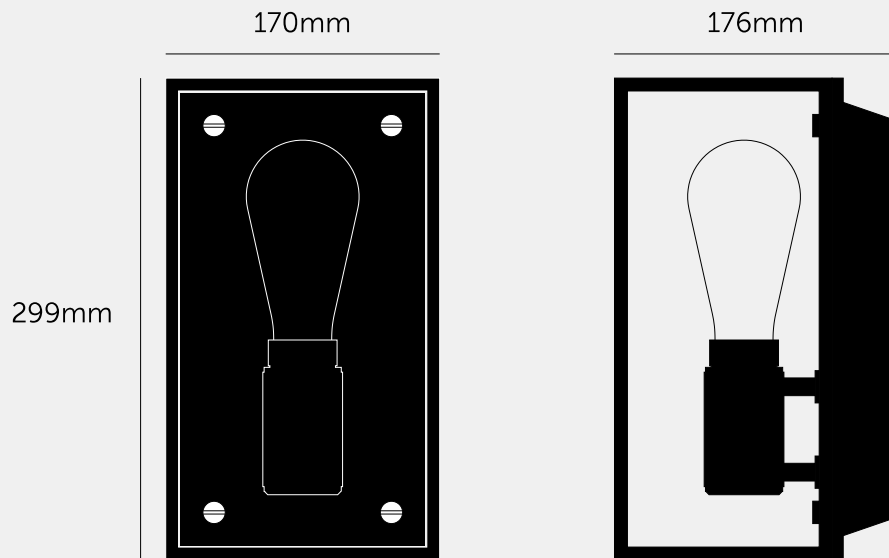

**CAGED WALL /
MEDIUM / CROSS**

ACTION: WALL LIGHT

KNURL: CROSS

RANGE: WALL LIGHTS

CAGED Wall / Medium is the perfect medium sized wall light which is versatile for many applications. The light is made from a matte black metal cage and comes with a changeable back panel. Caged Wall / Medium can work on its own or in linear procession for maximum impact. Bulbs sold separately.

SPECIFICATIONS

Wall light Matt black metal cage Matt black knurled details E27 / 200-240V / IP20 Buster Bulb / Crystal (sold separately)

INCLUDED

1 x CAGED WALL / MEDIUM [info. LIGHT SOURCE (OPTIONAL):.] 2 x BUSTER BULB / TUBE INCLUDED 2 x 5W dimmable warm white LED 2 x E27 screw [info. MOUNTING OPTIONS:.] Wall surface mounted

FINISH & SKU NUMBERS

sku:	finish:	size:
RCA-023383	● black	MEDIUM
RCA-143384	● white	MEDIUM

PLEASE NOTE

DISCLAIMER: Always consult a trade professional when installing this product. Buster + Punch is not responsible for the usage or feasibility of installation requirements. This product is not suitable for damp or wet environments.