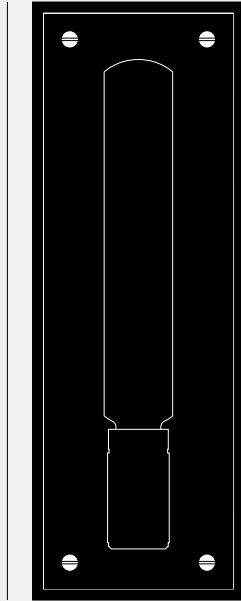

**CAGED WALL /  
LARGE / CROSS**

---

**ACTION: WALL LIGHT**

---

**KNURL: CROSS**

---

**RANGE: WALL LIGHTS**

---

CAGED Wall / Large perfectly frames the LED BUSTER BULB / TUBE. The wall light is made from a matte black metal cage and comes with a changeable back panel. Caged Wall / Large can be displayed on its own, in linear procession or staggered heights for maximum impact.

170mm

178mm

480mm

---

#### SPECIFICATIONS

---

Wall light Matt black metal cage Matt black knurled details E27 / 200-240V / IP20

---