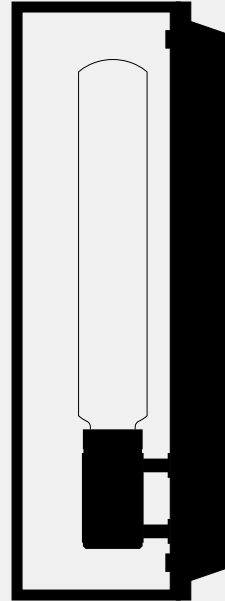

**CAGED WALL /  
LARGE / CROSS**

---

**ACTION: WALL LIGHT**

---

**KNURL: CROSS**

---

**RANGE: WALL LIGHTS**

---

CAGED Wall / Large perfectly frames the LED BUSTER BULB / TUBE. The wall light is made from a matte black metal cage and comes with a changeable back panel. Caged Wall / Large can be displayed on its own, in linear procession or staggered heights for maximum impact.

170mm

178mm

480mm

---

#### SPECIFICATIONS

---

Wall light Matt black metal cage Matt black knurled details E27 / 200-240V / IP20

---