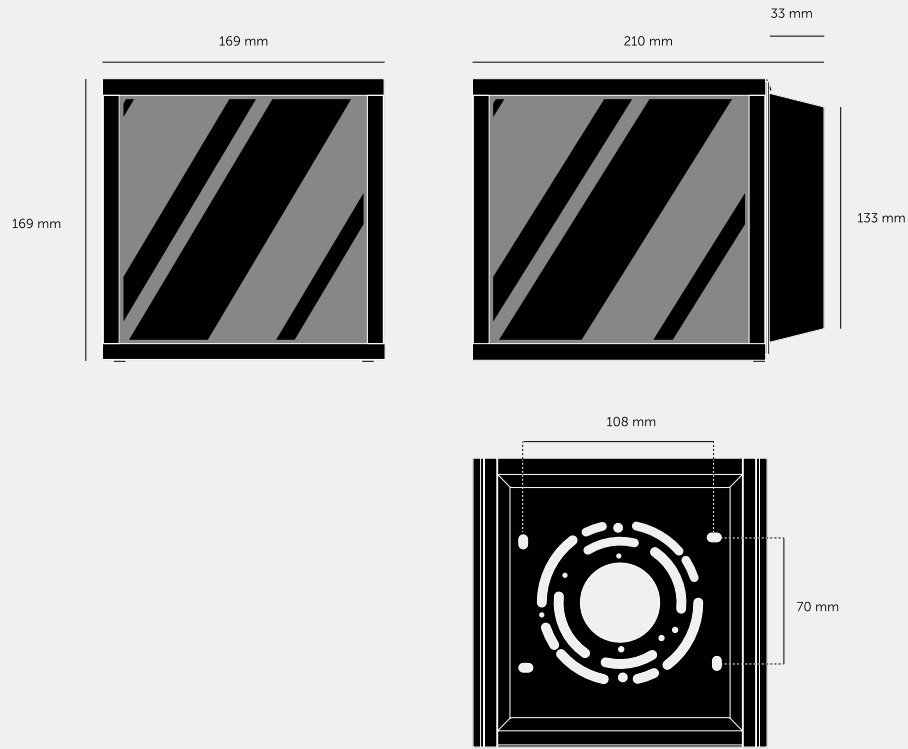

**CAGED WET /  
CEILING / CROSS /  
SMALL**

---

**ACTION: CEILING LIGHT**

---

**KNURL: CROSS**

---

**RANGE: CEILING LIGHTS**

---

A luminaire\* made from a matte black metal and glass cage, complete with a cast metal back panel. It features a solid metal, cross knurled, lamp holder with our signature coin screws. IP44 rated and suitable for interior, exterior and bathroom use. Available in steel, brass and gun metal finishes. Can be mounted on a wall or ceiling. Bulbs sold separately.

#### SPECIFICATIONS

---

Ceiling surface light.  
 Matt black metal and glass cage.  
 E27 / 200-240V / IP44\*  
 \*Protected against water splashed from all directions, with limited ingress. In some cases, moisture may get into the cage but will evaporate after a short time through drainage holes.