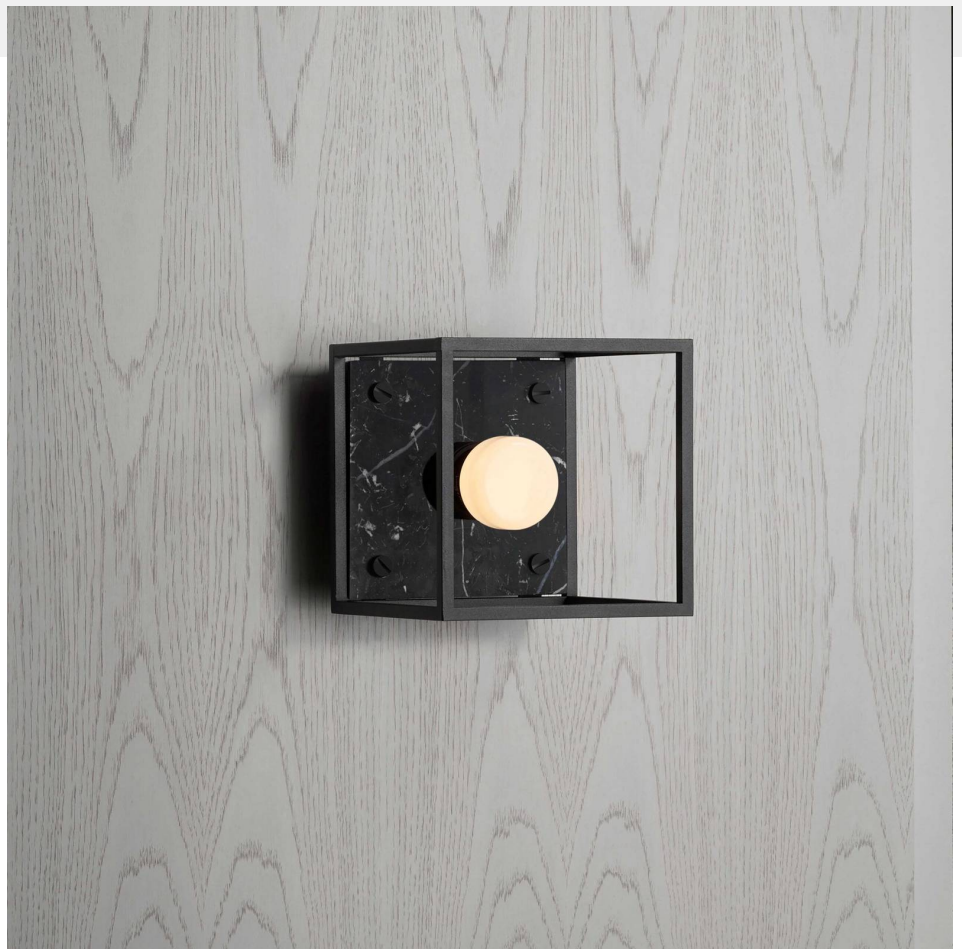

**CAGED / SMALL /
CROSS**

ACTION: CEILING LIGHT

KNURL: CROSS

RANGE: CEILING LIGHTS

Caged wall / Small shows off the LED PUNCH BULB. Its compact size makes the light easy to fit in rooms of all sizes. The light is made from a matte black metal cage comes with a changeable back panel. Caged Wall / Small can be combined with other CAGED lights to create large-scale arrangements. Bulbs sold separately.

SPECIFICATIONS

Wall light Matt black metal cage Matt black knurled details E27 / 200-240V / IP20 Punch bulb / Puck (sold separately)

INCLUDED

1 x CAGED CEILING / SMALL [info. LIGHT SOURCE (OPTIONAL):] 1 x PUNCH BULB 5W dimmable warm white LED or 2W non-dimmable LED E26 screw [info. MOUNTING OPTIONS:] Ceiling surface mounted Wall surface mounted

FINISH & SKU NUMBERS

sku:	finish:	size:
RCA-023387	● black marble	SMALL
RCA-143388	● white marble	SMALL

PLEASE NOTE

DISCLAIMER: Always consult a trade professional when installing this product. Buster + Punch is not responsible for the usage or feasibility of installation requirements. This product is not suitable for damp or wet environments.