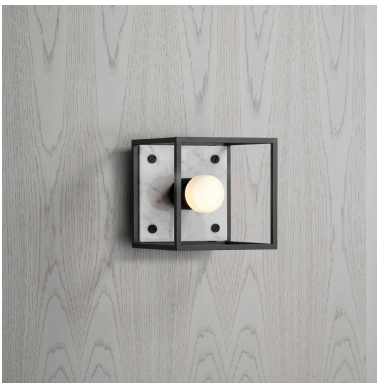

**CAGED / SMALL /
CROSS**

ACTION: CEILING LIGHT

KNURL: CROSS

RANGE: CEILING LIGHTS

Caged wall / Small shows off the LED PUNCH BULB. Its compact size makes the light easy to fit in rooms of all sizes. The light is made from a matte black metal cage comes with a changeable back panel. Caged Wall / Small can be combined with other CAGED lights to create large-scale arrangements. Bulbs sold separately.

SPECIFICATIONS

Wall light Matt black metal cage Matt black knurled details E27 / 200-240V / IP20 Punch bulb / Puck (sold separately)

INCLUDED

1 x CAGED CEILING / SMALL [info. LIGHT SOURCE (OPTIONAL):] 1 x PUNCH BULB 5W dimmable warm white LED or 2W non-dimmable LED E26 screw [info. MOUNTING OPTIONS:] Ceiling surface mounted Wall surface mounted

FINISH & SKU NUMBERS

sku:	finish:	size:
RCA-023387	● black marble	SMALL
RCA-143388	● white marble	SMALL

PLEASE NOTE

DISCLAIMER: Always consult a trade professional when installing this product. Buster + Punch is not responsible for the usage or feasibility of installation requirements. This product is not suitable for damp or wet environments.