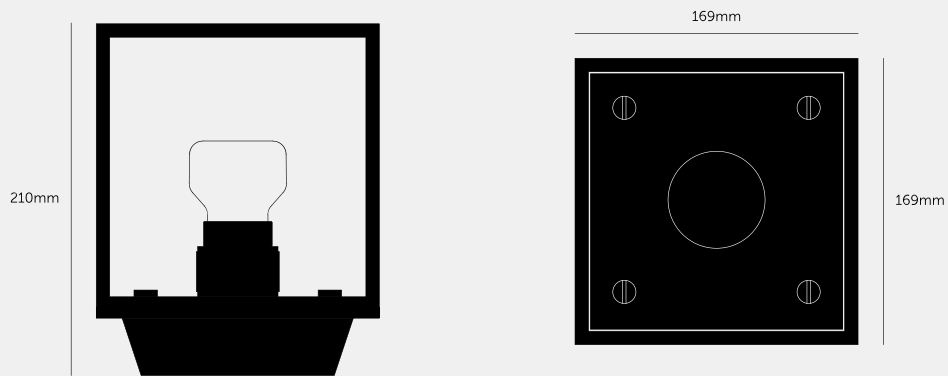

**CAGED / SMALL /
CROSS**

ACTION: CEILING LIGHT

KNURL: CROSS

RANGE: CEILING LIGHTS

Caged wall / Small shows off the LED PUNCH BULB. Its compact size makes the light easy to fit in rooms of all sizes. The light is made from a matte black metal cage comes with a changeable back panel. Caged Wall / Small can be combined with other CAGED lights to create large-scale arrangements. Bulbs sold separately.

SPECIFICATIONS

Wall light Matt black metal cage Matt black knurled details E27 / 200-240V / IP20 Punch bulb / Puck (sold separately)

INCLUDED

1 x CAGED CEILING / SMALL [info. LIGHT SOURCE (OPTIONAL):] 1 x PUNCH BULB 5W dimmable warm white LED or 2W non-dimmable LED E26 screw [info. MOUNTING OPTIONS:] Ceiling surface mounted Wall surface mounted

FINISH & SKU NUMBERS

sku:	finish:	size:
RCA-023387	● black marble	SMALL
RCA-143388	● white marble	SMALL

PLEASE NOTE

DISCLAIMER: Always consult a trade professional when installing this product. Buster + Punch is not responsible for the usage or feasibility of installation requirements. This product is not suitable for damp or wet environments.