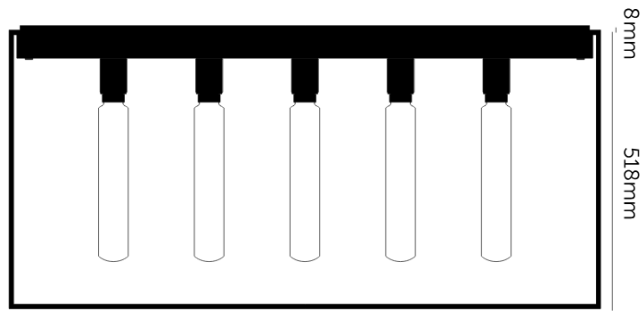

**CAGED CEILING /
5.0 / CROSS**

ACTION: CEILING LIGHT

KNURL: CROSS

RANGE: CEILING LIGHTS

CAGED Ceiling 5.0 is a large rectangular chandelier. The light is made from a matte black metal cage and comes with a changeable back panel and uses five LED BUSTER BULB / TUBES. The 5.0 is perfect for putting over bars or dinner tables, and can be surface mounted directly to the ceiling or elongated with additional extension cages measuring up to 1 metre. Bulbs sold separately.

SPECIFICATIONS

Ceiling surface / pendant light Matt black metal cage Matt black knurled details E27 / 200-240V / IP20

INCLUDED

1 x CAGED CEILING / 5.0 [info. LIGHT SOURCE (OPTIONAL):] 5 x BUSTER BULB / TUBES INCLUDED 5 x 5W dimmable warm white LED 5 x E27 screw Bulbs [info. MOUNTING OPTIONS:.] Ceiling surface mounted Extension cage mounted THIS IS A HEAVY PRODUCT. ENSURE THAT THE CEILING FIXING METHOD IS SUITABLE FOR THE TYPE OF CEILING USED.

FINISH & SKU NUMBERS

sku:	finish:	size:
RCA-023379	● black marble	
RCA-14268	● white marble	

PLEASE NOTE

DISCLAIMER: Always consult a trade professional when installing this product. Buster + Punch is not responsible for the usage or feasibility of installation requirements. This product is not suitable for damp or wet environments.