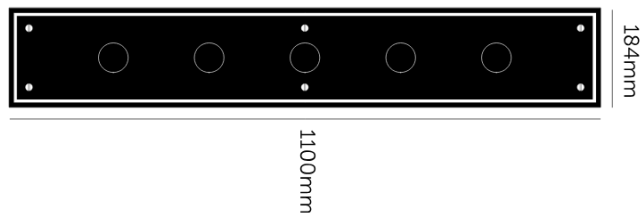

**CAGED CEILING /
5.0 / CROSS**

ACTION: CEILING LIGHT

KNURL: CROSS

RANGE: CEILING LIGHTS

CAGED Ceiling 5.0 is a large rectangular chandelier. The light is made from a matte black metal cage and comes with a changeable back panel and uses five LED BUSTER BULB / TUBES. The 5.0 is perfect for putting over bars or dinner tables, and can be surface mounted directly to the ceiling or elongated with additional extension cages measuring up to 1 metre. Bulbs sold separately.

SPECIFICATIONS

Ceiling surface / pendant light Matt black metal cage Matt black knurled details E27 / 200-240V / IP20

INCLUDED

1 x CAGED CEILING / 5.0 [info. LIGHT SOURCE (OPTIONAL):] 5 x BUSTER BULB / TUBES INCLUDED 5 x 5W dimmable warm white LED 5 x E27 screw Bulbs [info. MOUNTING OPTIONS:.] Ceiling surface mounted Extension cage mounted THIS IS A HEAVY PRODUCT. ENSURE THAT THE CEILING FIXING METHOD IS SUITABLE FOR THE TYPE OF CEILING USED.

FINISH & SKU NUMBERS

sku:	finish:	size:
RCA-023379	● black marble	
RCA-14268	● white marble	

PLEASE NOTE

DISCLAIMER: Always consult a trade professional when installing this product. Buster + Punch is not responsible for the usage or feasibility of installation requirements. This product is not suitable for damp or wet environments.