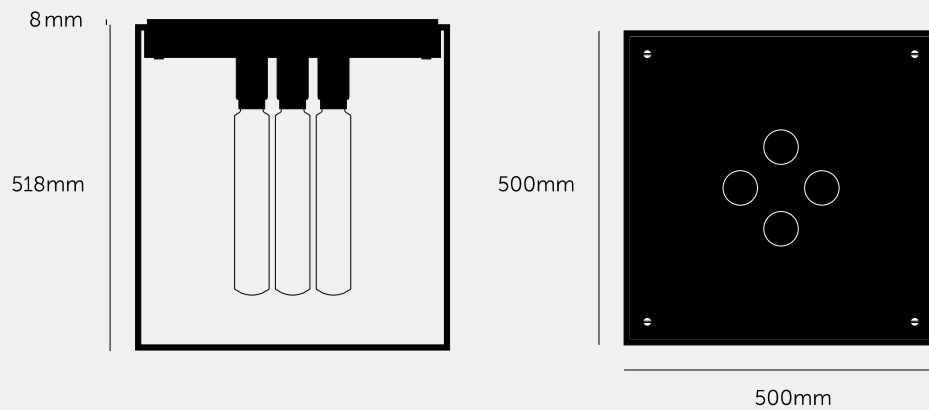

**CAGED CEILING /
4.0 / CROSS**

ACTION: CEILING LIGHT

KNURL: CROSS

RANGE: CEILING LIGHTS

CAGED Ceiling 4.0 is a large square chandelier. The light is made from a matte black metal cage and comes with a changeable back panel and uses four LED BUSTER BULB / TUBES. The 4.0 is a statement light that looks great in hallways, as a room centrepiece and above dinner tables. The light can be surface mounted directly to the ceiling or elongated with additional extension cages measuring up to 1 metre. Bulbs sold separately. (

SPECIFICATIONS

Ceiling surface / pendant light with matt black metal cage, matt black knurled details and choice of white or black marble

Cap Type: E27
 Power: 200-240V
 Ingress Protection: IP20.

Recommended for use with 4 x Dimmable E27 Buster Bulb Tubes (sold separately)